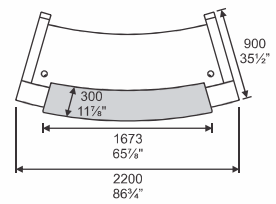

S33 VICTORIA - Cherry Over Grey

R e c e p t i o n

The Victoria Reception Counter provides an elegant and luminescent feel, with its woodgrain wave front, with a measurement of 3360mm width for the larger reception area. Stylish front panels base with decorative brushed silver finish aluminium bands in grey finish.

4D Fixed Pedestal
900 400 x 470 x 725 mm
15¾ x 18½ x 28½ inch

S55 ORLANDO - Cherry Over Grey

R e c e p t i o n

Orlando Reception Counter is designed to create the first impression and add style and practicality to your office front desk. Curved corner section frame for an attractive superbly constructed with silver trim linings and decorative brushed silver finish aluminium in grey finish.

3D Fixed Pedestal
901 400 x 470 x 725 mm
15½ x 18½ x 28½ inch

S66 STANLEY - Beech Over Grey

R e c e p t i o n

CPU Trolleys
168 270 x 500 x 223 mm
10% x 19% x 8% inch

S88 CARISA - Beech Over White
R e c e p t i o n

S99 REGENT - Cherry Over Grey

Reception

3D Mobile Pedestal
141 406 x 478 x 556 mm
 16 x 19 x 22 inch