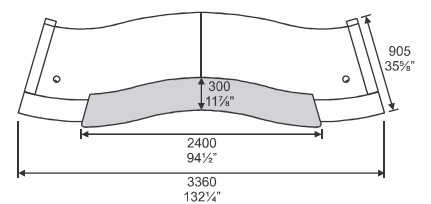

S33 VICTORIA - Cherry Over Grey

R e c e p t i o n

The Victoria Reception Counter provides an elegant and luminescent feel, with its woodgrain wave front, with a measurement of 3360mm width for the larger reception area. Stylish front panels base with decorative brushed silver finish aluminium bands in grey finish.

4D Fixed Pedestal
900 400 x 470 x 725 mm
15¾ x 18½ x 28½ inch

S55 ORLANDO - Cherry Over Grey

R e c e p t i o n

Orlando Reception Counter is designed to create the first impression and add style and practicality to your office front desk. Curved corner section frame for an attractive superbly constructed with silver trim linings and decorative brushed silver finish aluminium in grey finish.