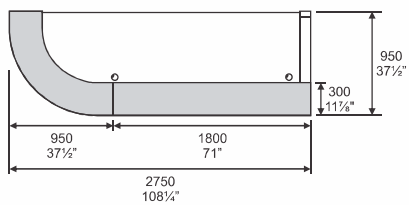

S33 VICTORIA - Cherry Over Grey

R e c e p t i o n

The Victoria Reception Counter provides an elegant and luminescent feel, with its woodgrain wave front, with a measurement of 3360mm width for the larger reception area. Stylish front panels base with decorative brushed silver finish aluminium bands in grey finish.

4D Fixed Pedestal
900 400 x 470 x 725 mm
15¾ x 18½ x 28½ inch

S55 ORLANDO - Cherry Over Grey

R e c e p t i o n

Orlando Reception Counter is designed to create the first impression and add style and practicality to your office front desk. Curved corner section frame for an attractive superbly constructed with silver trim linings and decorative brushed silver finish aluminium in grey finish.