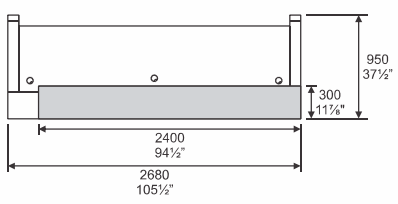

S33 VICTORIA - Cherry Over Grey

R e c e p t i o n

The Victoria Reception Counter provides an elegant and luminescent feel, with its woodgrain wave front, with a measurement of 3360mm width for the larger reception area. Stylish front panels base with decorative brushed silver finish aluminium bands in grey finish.

4D Fixed Pedestal
900 400 x 470 x 725 mm
15¾ x 18½ x 28½ inch

S55 ORLANDO - Cherry Over Grey

R e c e p t i o n

Orlando Reception Counter is designed to create the first impression and add style and practicality to your office front desk. Curved corner section frame for an attractive superbly constructed with silver trim linings and decorative brushed silver finish aluminium in grey finish.

3D Fixed Pedestal
901 400 x 470 x 725 mm
15½ x 18½ x 28½ inch

S66 STANLEY - Beech Over Grey

R e c e p t i o n

CPU Trolleys
168 270 x 500 x 223 mm
10% x 19% x 8% inch

S88 CARISA - Beech Over White
R e c e p t i o n