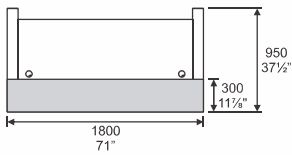

4D Fixed Pedestal
900 400 x 470 x 725 mm
15¾ x 18½ x 28½ inch

S55 ORLANDO - Cherry Over Grey

R e c e p t i o n

Orlando Reception Counter is designed to create the first impression and add style and practicality to your office front desk. Curved corner section frame for an attractive superbly constructed with silver trim linings and decorative brushed silver finish aluminium in grey finish.

3D Fixed Pedestal
901 400 x 470 x 725 mm
15½ x 18½ x 28½ inch

S66 STANLEY - Beech Over Grey

R e c e p t i o n

CPU Trolleys
168 270 x 500 x 223 mm
10% x 19% x 8% inch

S88 CARISA - Beech Over White
R e c e p t i o n

S99 REGENT - Cherry Over Grey

Reception

3D Mobile Pedestal
141 406 x 478 x 556 mm
 16 x 19 x 22 inch