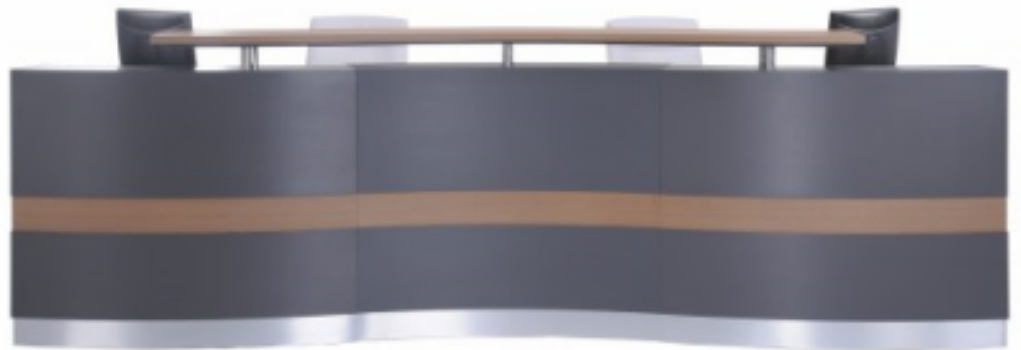

R e c e p t i o n

Galaxy Reception - a compact modern styled counter range with low level shelf on steel supports offer a more open and inviting appearance. This Reception is designed with side by side storage pedestals with Woodgrain laminate front/top with brushed silver finish aluminium on reception middle front panel base.

S22 GALAXY - Cherry Over White R e c e p t i o n

This Reception Counter that can be simultaneously used by 2 individuals. This designs aim at getting the most out of your office front desk. An Under-Desk LCD monitor workstation provides the window for the computer based instruction while maintaining an open line of sight, which resulted a clear work surface with brushed silver finish aluminium on reception middle front panel base.

S33 VICTORIA - Cherry Over Grey

R e c e p t i o n

The Victoria Reception Counter provides an elegant and luminescent feel, with its woodgrain wave front, with a measurement of 3360mm width for the larger reception area. Stylish front panels base with decorative brushed silver finish aluminium bands in grey finish.

4D Fixed Pedestal
900 400 x 470 x 725 mm
15¾ x 18½ x 28½ inch

S55 ORLANDO - Cherry Over Grey

R e c e p t i o n

Orlando Reception Counter is designed to create the first impression and add style and practicality to your office front desk. Curved corner section frame for an attractive superbly constructed with silver trim linings and decorative brushed silver finish aluminium in grey finish.