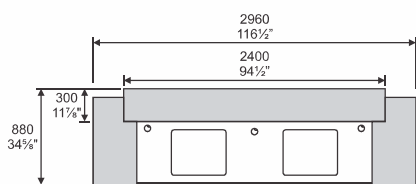

R e c e p t i o n

Galaxy Reception - a compact modern styled counter range with low level shelf on steel supports offer a more open and inviting appearance. This Reception is designed with side by side storage pedestals with Woodgrain laminate front/top with brushed silver finish aluminium on reception middle front panel base.

S33 VICTORIA - Cherry Over Grey

R e c e p t i o n

The Victoria Reception Counter provides an elegant and luminescent feel, with its woodgrain wave front, with a measurement of 3360mm width for the larger reception area. Stylish front panels base with decorative brushed silver finish aluminium bands in grey finish.

4D Fixed Pedestal
900 400 x 470 x 725 mm
15¾ x 18½ x 28½ inch

S55 ORLANDO - Cherry Over Grey

R e c e p t i o n

Orlando Reception Counter is designed to create the first impression and add style and practicality to your office front desk. Curved corner section frame for an attractive superbly constructed with silver trim linings and decorative brushed silver finish aluminium in grey finish.