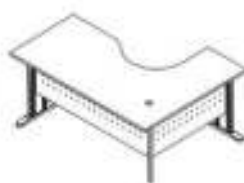

OMEGA DIRECTOR SET

OMEGA MANAGER SET

OMEGA EXECUTIVE SET A

OMEGA EXECUTIVE SET B

Executive Table

OMEGA GENERAL SET

ALPHA DIRECTOR SET

BETA DIRECTOR SET

ALPHA GENERAL SET

BETA MANAGER SET

ALPHA CONFERENCE TABLE

OMEGA SERIES

W = WOODEN MODESTY
M = METAL MODESTY

Specification : All dimension are in mm
(L x W x H)

Writing Table Steel Leg
C/W Metal Modesty Panel
1275M - 1200 x 750 x 750
1575M - 1500 x 750 x 750
1875M - 1800 x 750 x 750

Curve Table Steel Leg
C/W Metal Modesty Panel
1890M - 1800 x 900 x 750

L-Shape Table Steel Leg
C/W Metal Modesty Panel
1560/1545M (LXR) - 1500 x 600 x 1500 x 450
1560/1560M (LXR) - 1500 x 600 x 1500 x 600
1575/1545M (LXR) - 1500 x 750 x 1500 x 450
1860/1845M (LXR) - 1800 x 600 x 1800 x 450
1875/1860M (LXR) - 1800 x 750 x 1800 x 600
1875/1845M (LXR) - 1800 x 750 x 1800 x 450