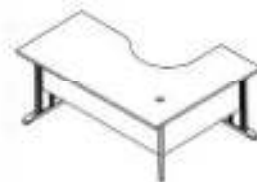

L-Shape Table Steel Leg
c/w Wood Modesty Panel
1560/1545W (LXR) - 1500 x 600 x 1500 x 450
1560/1560W (LXR) - 1500 x 600 x 1500 x 600
1575/1545W (LXR) - 1500 x 750 x 1500 x 450
1860/1845W (LXR) - 1800 x 600 x 1800 x 450
1875/1860W (LXR) - 1800 x 750 x 1800 x 600
1875/1845W (LXR) - 1800 x 750 x 1800 x 450

ALPHA SERIES & BETA SERIES

GREY /D.GREY = DG CHERRY /D.GREY = CG FULL GREY = FG FULL CHERRY = FC
BEECH /D.GREY = BG MAPLE /D.GREY = MG FULL BEECH = FB FULL MAPLE = FM