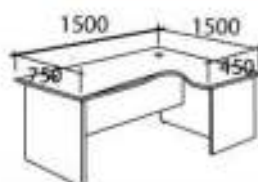

Return Table Steel Leg
c/w Wood Modesty Panel
9045W - 900 x 450 x 750

Return Table c/w
Single Steel Leg
9075/RT - 900 x 450 x 750

L-Shape Table Steel Leg
c/w Wood Modesty Panel
1560/1545W (LXR) - 1500 x 600 x 1500 x 450
1560/1560W (LXR) - 1500 x 600 x 1500 x 600
1575/1545W (LXR) - 1500 x 750 x 1500 x 450
1860/1845W (LXR) - 1800 x 600 x 1800 x 450
1875/1860W (LXR) - 1800 x 750 x 1800 x 600
1875/1845W (LXR) - 1800 x 750 x 1800 x 450

ALPHA SERIES & BETA SERIES

GREY /D.GREY = DG CHERRY /D.GREY = CG FULL GREY = FG FULL CHERRY = FC
BEECH /D.GREY = BG MAPLE /D.GREY = MG FULL BEECH = FB FULL MAPLE = FM

Curve Writing Table
1890/CW - 1800 x 900 x 750

Writing Table
1270/WT - 1200 x 700 x 750
1570/WT - 1500 x 700 x 750
1870/WT - 1800 x 700 x 750

L-Shape Writing Table
1560/1545 (LXR) - 1500 x 600 x 1500 x 450
1560/1560 (LXR) - 1500 x 600 x 1500 x 600
1575/1545 (LXR) - 1500 x 750 x 1500 x 450
1860/1845 (LXR) - 1800 x 600 x 1800 x 450
1875/1860 (LXR) - 1800 x 750 x 1800 x 600
1875/1845 (LXR) - 1800 x 750 x 1800 x 450